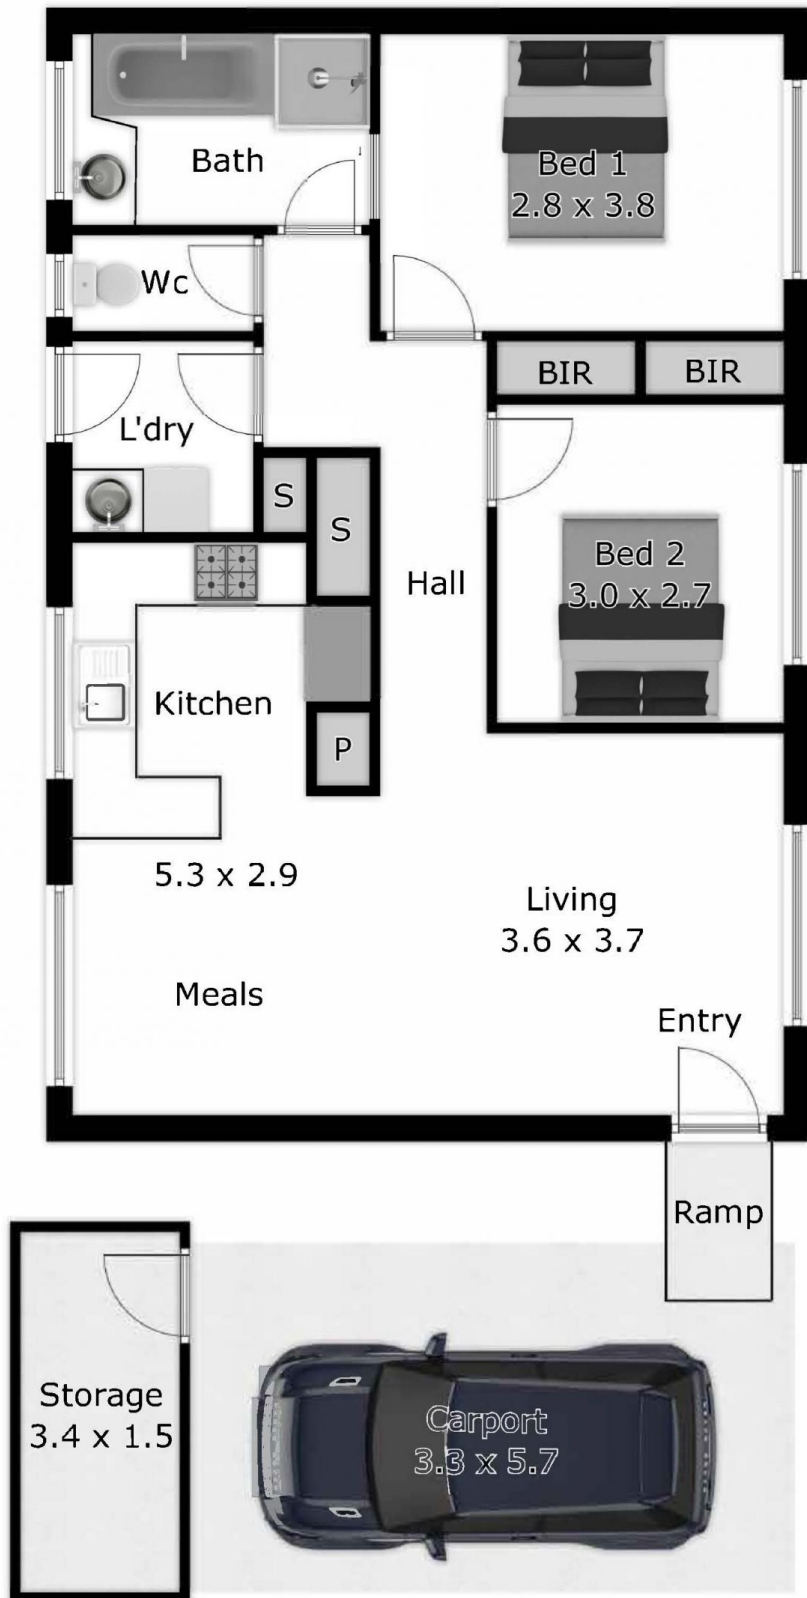

Rudy Yonson
02 6040 6818

Please note: This plan has been generated for advertising only and may not be exact. Interested parties are to do their due diligence to verify any information provided in this plan.